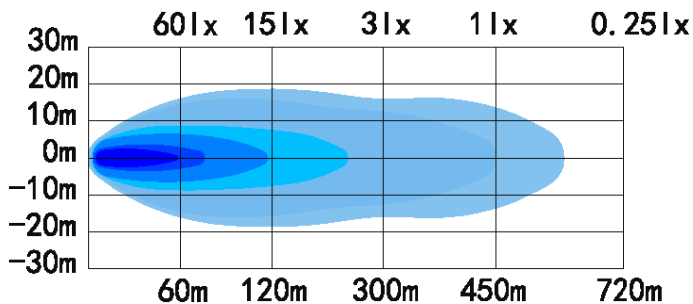

Beam Pattern