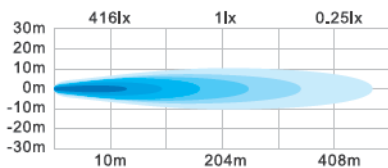

HD32006 Series

LED Mini Square Work Light

LED: 3W High Output Cree
COLOR: White
DIMENSION: 3.15" X 3.43" X 3.23"
VOLT RANGE: 10-30V DC
AMP DRAW: 12V-1.28A, 24V-0.61A
LUMEN: 1150
IP RATING: 67, 69K
SHOCK: 20G

Product Specifications

- Super Bright High Power LEDs
- Stainless Steel Pedestal
- Stainless Steel Mounting Bracket
- 12" Shielded Cable w/Deutsch Connector
- Powder Coated Cast Aluminum Body
- Sealed Coated Electronics
- Impact Resistant Polycarbonate Lens

HD32006-3WFL
Amber Lens

Spot Beam