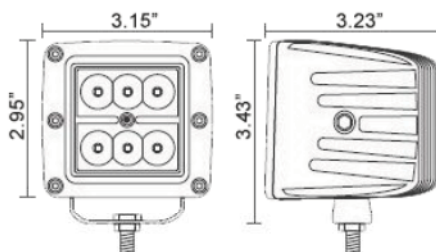

HD32006 Series

LED Mini Square Work Light

LED: 3W High Output Cree
COLOR: White
DIMENSION: 3.15" X 3.43" X 3.23"
VOLT RANGE: 10-30V DC
AMP DRAW: 12V-1.28A, 24V-0.61A
LUMEN: 1150
IP RATING: 67, 69K
SHOCK: 20G

Product Specifications

- Super Bright High Power LEDs
- Stainless Steel Pedestal
- Stainless Steel Mounting Bracket
- 12" Shielded Cable w/Deutsch Connector
- Powder Coated Cast Aluminum Body
- Sealed Coated Electronics
- Impact Resistant Polycarbonate Lens

HD32006-3WFL
Amber Lens