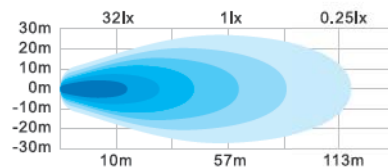

HD32006 Series

LED Mini Square Work Light

LED: 3W High Output Cree
COLOR: White
DIMENSION: 3.15" X 3.43" X 3.23"
VOLT RANGE: 10-30V DC
AMP DRAW: 12V-1.28A, 24V-0.61A
LUMEN: 1150
IP RATING: 67, 69K
SHOCK: 20G

Product Specifications

- Super Bright High Power LEDs
- Stainless Steel Pedestal
- Stainless Steel Mounting Bracket
- 12" Shielded Cable w/Deutsch Connector
- Powder Coated Cast Aluminum Body
- Sealed Coated Electronics
- Impact Resistant Polycarbonate Lens

HD32006-3WFL
Amber Lens

Flood Beam