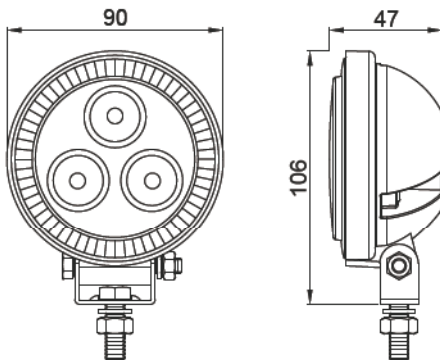

HD35003-3 Series

LED Mini Round Work Light

LED: 3 3W High Output
COLOR: White
DIMENSION: 3.54" x 4.17" x 1.85"
VOLT RANGE: 10-30V DC
AMP DRAW: 12V-.90A, 28V-0.40A
LUMEN: 600
IP RATING: 67
SHOCK: 20G

Product Specifications

- Powder Coated Cast Aluminum Housing
- Stainless Steel Mounting Hardware
- Sealed Coated Electronics
- Impact Resistant Polycarbonate Lens
- 12" Shielded Cable

HD35003-3WFL
Flood Light

Flood Light

Spot Light