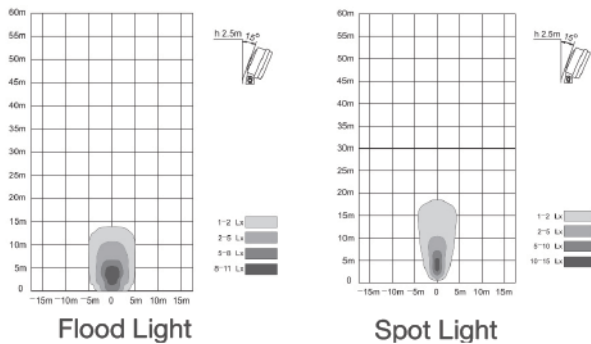

HD35003-3 Series

LED Mini Round Work Light

LED: 3 3W High Output
COLOR: White
DIMENSION: 3.54" x 4.17" x 1.85"
VOLT RANGE: 10-30V DC
AMP DRAW: 12V-.90A, 28V-0.40A
LUMEN: 600
IP RATING: 67
SHOCK: 20G

Product Specifications

- Powder Coated Cast Aluminum Housing
- Stainless Steel Mounting Hardware
- Sealed Coated Electronics
- Impact Resistant Polycarbonate Lens
- 12" Shielded Cable

HD35003-3WFL
Flood Light

Flood Light

Spot Light