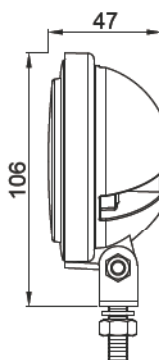

HD35003-3Y Series

LED Mini Round Work Light

LED:	3 3W High Output
COLOR:	Amber
DIMENSION:	3.54" x 4.17" x 1.85"
VOLT RANGE:	10-30V DC
AMP DRAW:	12V-.90A, 28V-0.40A
LUMEN:	600
IP RATING:	67
SHOCK:	20G

Product Specifications

- Powder Coated Cast Aluminum Housing
- Stainless Steel Mounting Hardware
- Sealed Coated Electronics
- Impact Resistant Polycarbonate Lens
- 12" Shielded Cable

HD35003-3YWFL
Flood Light

Flood Light

Spot Light