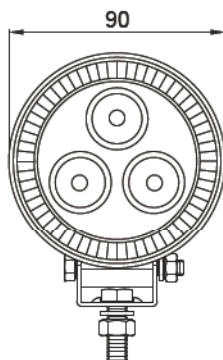

HD35003-3Y Series

LED Mini Round Work Light

LED:	3 3W High Output
COLOR:	Amber
DIMENSION:	3.54" x 4.17" x 1.85"
VOLT RANGE:	10-30V DC
AMP DRAW:	12V-.90A, 28V-0.40A
LUMEN:	600
IP RATING:	67
SHOCK:	20G

Product Specifications

- Powder Coated Cast Aluminum Housing
- Stainless Steel Mounting Hardware
- Sealed Coated Electronics
- Impact Resistant Polycarbonate Lens
- 12" Shielded Cable

HD35003-3YWFL
Flood Light

Flood Light

Spot Light