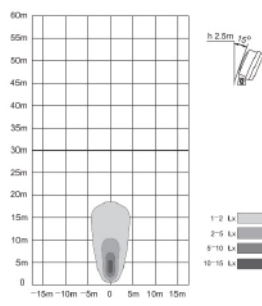

HD35003-3Y Series

LED Mini Round Work Light

LED:	3 3W High Output
COLOR:	Amber
DIMENSION:	3.54" x 4.17" x 1.85"
VOLT RANGE:	10-30V DC
AMP DRAW:	12V-.90A, 28V-0.40A
LUMEN:	600
IP RATING:	67
SHOCK:	20G

Product Specifications

- Powder Coated Cast Aluminum Housing
- Stainless Steel Mounting Hardware
- Sealed Coated Electronics
- Impact Resistant Polycarbonate Lens
- 12" Shielded Cable

Spot Light