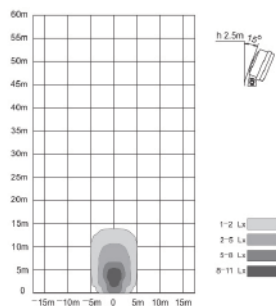

Flood Light