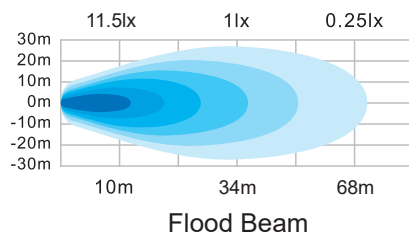

Additional Images