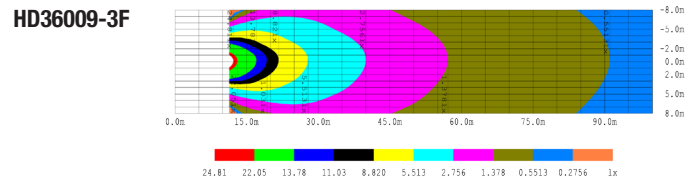

Beam Angles