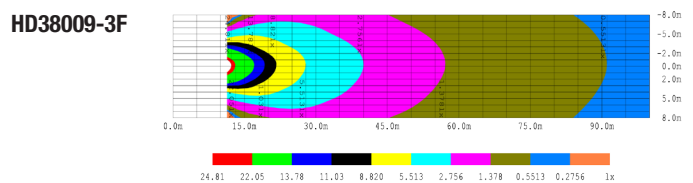

Beam Angles