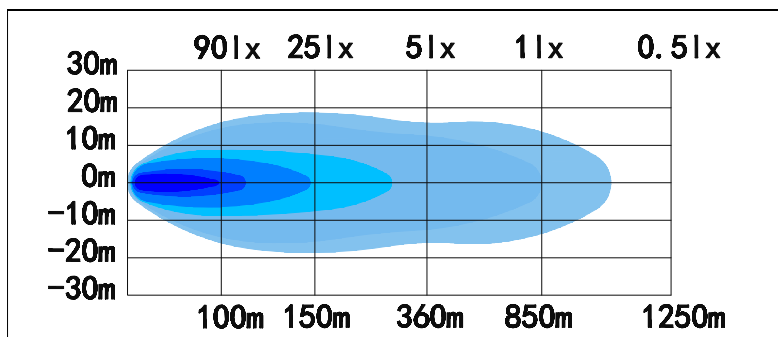

Beam Pattern