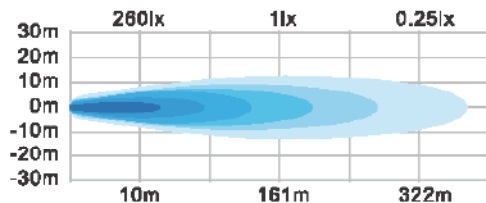

HD62006 Series

LED Slim Line Rectangular Work Light

LED: 6 3W High Output
COLOR: White
DIMENSION: 6.29" x 1.87" x 2.48"
VOLT RANGE: 10-30V DC
AMP DRAW: 12V-1.4A, 24V-0.7A
LUMEN: 1440
IP RATING: 67, 69K
SHOCK: 20G
COLOR TEMP: 6000K

Flood Beam

Spot Beam

Back Side