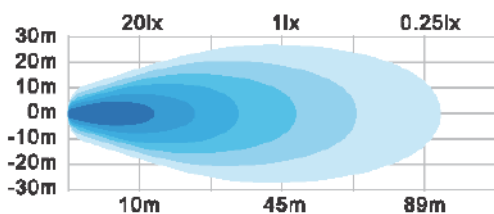

Product Specifications

- Super Bright High Power LEDs
- 18" Shielded Cable w/Deutsch Connector
- Powder Coated Cast Aluminum Body
- Sealed Coated Electronics
- Impact Resistant Polycarbonate Lens
- Optional Rubber Angle Base Available

Flood Beam