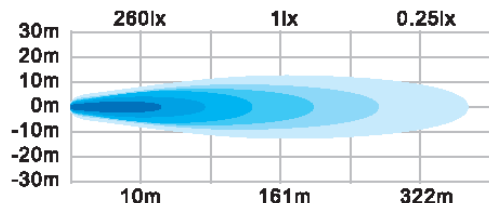

HD62006 Series

LED Slim Line Flush Mount Work Light

LED: 6 3W High Output
COLOR: White
DIMENSION: 6.29" x 1.87" x 2.48"
VOLT RANGE: 10-30V DC
AMP DRAW: 12V-1.4A, 24V-0.7A
LUMEN: 1440
IP RATING: 67, 69K
SHOCK: 20G
COLOR TEMP: 6000K

Flood Beam

Spot Beam

Back Side