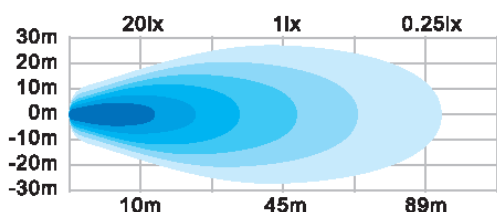

Product Specifications

- Super Bright High Power LEDs
- 18" Shielded Cable w/Deutsch Connector
- Powder Coated Cast Aluminum Body
- Sealed Coated Electronics
- Impact Resistant Polycarbonate Lens
- Optional Rubber Angle Base Available

Flood Beam