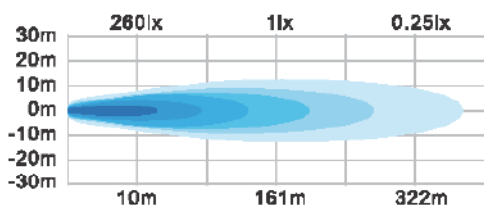

HD72006 Series

LED Slim Line Flush Mount Work Light

LED: 6 3W High Output
COLOR: White
DIMENSION: 7.68" x 2.44" x 1.77"
VOLT RANGE: 10-30V DC
AMP DRAW: 12V-1.4A, 24V-0.7A
LUMEN: 1440
IP RATING: 67, 69K
SHOCK: 20G
COLOR TEMP: 6000K

Product Specifications

- Super Bright High Power LEDs
- 18" Shielded Cable w/Deutsch Connector
- Powder Coated Cast Aluminum Body
- Sealed Coated Electronics
- Impact Resistant Polycarbonate Lens
- Optional Rubber Angle Base Available

Spot Beam