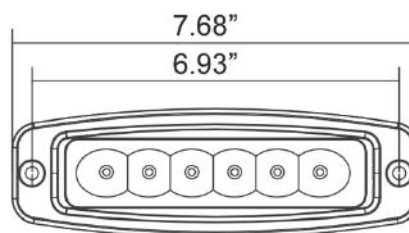

HD72006-3WSPFM
Spot Light