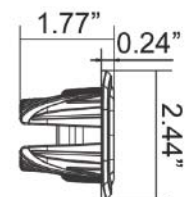

HD72006-APAD
Optional Rubber Base