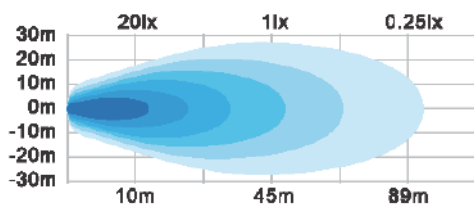

Product Specifications

- Super Bright High Power LEDs
- 18" Shielded Cable w/Deutsch Connector
- Powder Coated Cast Aluminum Body
- Sealed Coated Electronics
- Impact Resistant Polycarbonate Lens
- Optional Rubber Angle Base Available

Flood Beam