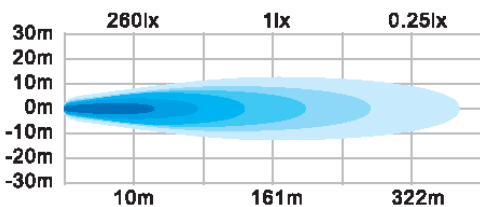

HD72006 Series

LED Slim Line Flush Mount Work Light

LED: 6 3W High Output
COLOR: White
DIMENSION: 7.68" x 2.44" x 1.77"
VOLT RANGE: 10-30V DC
AMP DRAW: 12V-1.4A, 24V-0.7A
LUMEN: 1440
IP RATING: 67, 69K
SHOCK: 20G
COLOR TEMP: 6000K

Product Specifications

- Super Bright High Power LEDs
- 18" Shielded Cable w/Deutsch Connector
- Powder Coated Cast Aluminum Body
- Sealed Coated Electronics
- Impact Resistant Polycarbonate Lens
- Optional Rubber Angle Base Available

Spot Beam