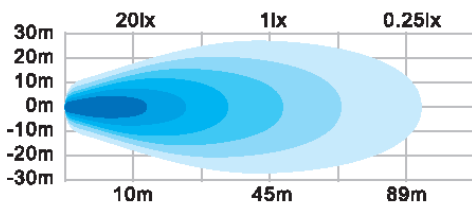

Product Specifications

- Super Bright High Power LEDs
- 18" Shielded Cable w/Deutsch Connector
- Powder Coated Cast Aluminum Body
- Sealed Coated Electronics
- Impact Resistant Polycarbonate Lens
- Optional Rubber Angle Base Available

Flood Beam