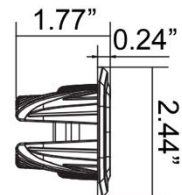

HD72006-APAD
Optional Rubber Base