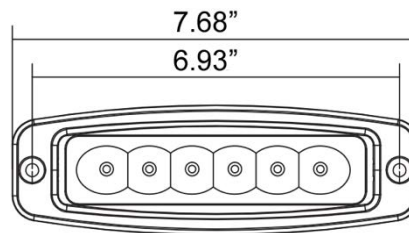

HD72006-3WSPFM
Spot Light