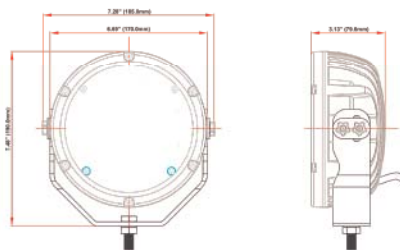

HD75018WF
Flood Light | 18 LED

HD75018WS
Spot Light | 18 LED

Product Specifications

PART NO.	HD75018WF	HD75018WS
LED:	5W CREE SMD	5W CREE SMD
COLOR:	White	White
DIMENSION:	7.28" x 7.48" x 3.13"	7.28" x 7.48" x 3.13"
VOLT RANGE:	9 - 32 VDC	9 - 32 VDC
AMP DRAW:	12V - 6.15A, 24V - 2.99A	12V - 6.15A, 24V - 2.99A
LUMEN:	6000	6500
IP RATING:	67, 69K	67, 69K
SHOCK:	20G	20G

Product Features

- Super Bright High Power CREE LEDs
- Heavy Duty Die Cast Mounting Bracket w/Stainless Steel Hardware
- Powder Coated Die Cast Aluminum Body
- Sealed Coated Electronics
- Impact Resistant Polycarbonate Lens plus Secondary Lens Cover
- 12" Shielded Cable w/Deutsch Connector
- Military Style Breather Vent
- Working Temp: -40° to +50° C
- Color Temp: 5800-6000KG
- ECE R10,
- CE, RoHS Compliant

Drawings

Beam Angles